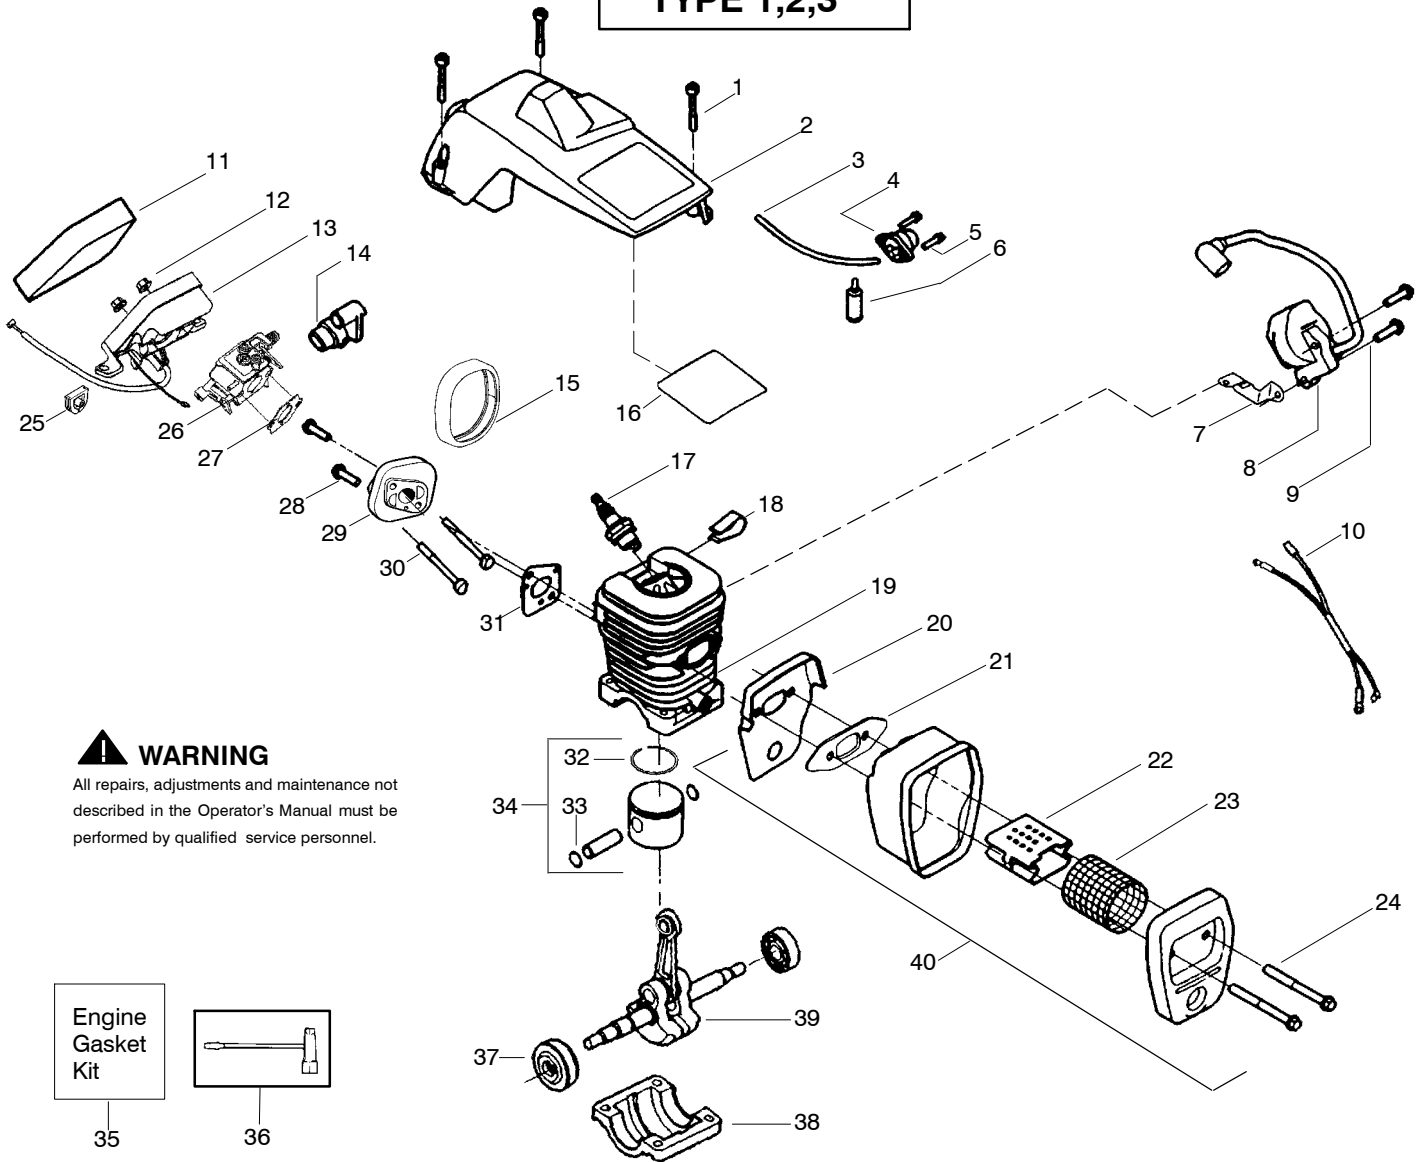

TYPE 1,2,3

⚠ WARNING

All repairs, adjustments and maintenance not described in the Operator's Manual must be performed by qualified service personnel.

Ref.	Part No.	Description	Ref.	Part No.	Description	Ref.	Part No.	Description
1.	530016153	Screw	19.	530012552	Cylinder	35.	530069608	Kit-Engine Gasket (Incl. 21, 27 & 31)
2.	530056914	Assy-Cylinder Shield (includes # 16)	20.	530049870	Backplate-Muffler	36.	530031135	Scrench
3.	530069247	Kit-Fuel Line (Small)	21.	530069608	Gasket-Muffler(kit)	37.	530056363	Assy-Seal & Bearing
4.	530071835	Kit-Air Purge (incl. #5)	22.	530037813	Diffuser-Muffler	38.	530037935	Cap-Crankcase
5.	530015780	Screw	23.	530036103	Screen-Spark	39.	530047062	Assy-Crankshaft
6.	530095646	Assy-Fuel Pick-up	24.	530016132	Bolt-Muffler	40.	530047207	Assy-Muffler (Incl. 20-24)
7.	530047442	Strap-Ground	25.	530047631	Grommet-Throttle Cable			Not Shown
8.	530039198	Ignition Module	26.	---	Kit-Carburetor			
9.	530015814	Screw		530071820	Zama (W-20)			
10.	530057475	Assy-Wire Harness		530071821	Walbro (WT-662)			
11.	530037793	Foam-Air Filter	27.	530069608	Gasket-Carb. (kit)	545123706		Manual
12.	530016101	Nut	28.	530016386	Screw	545003001		Decal-Warning
13.	530057702	Assy-Air Box	29.	530049700	Carb. Adapter			
14.	530035526	Grommet-Carb Adjust	30.	530016187	Screw			
15.	530054144	Seal-Carb Adapter	31.	530069608	Gasket-Adaptor(kit)			
16.	530055698	Reflector-Heat	32.	530038729	Ring-Piston			
17.	952030150	Spark Plug (RCJ-7Y)	33.	530015697	Retainer-Piston Pin			
18.	530016136	Clip-High Tension Lead	34.	530069719	Kit-Piston (Incl. 32 & 33)			

✓ = NEW PART NUMBER FOR THIS IPL

* = REFER TO THE SERVICE REFERENCE INDICATED FOR MORE INFORMATION. (LOCATED AT END OF IPL)