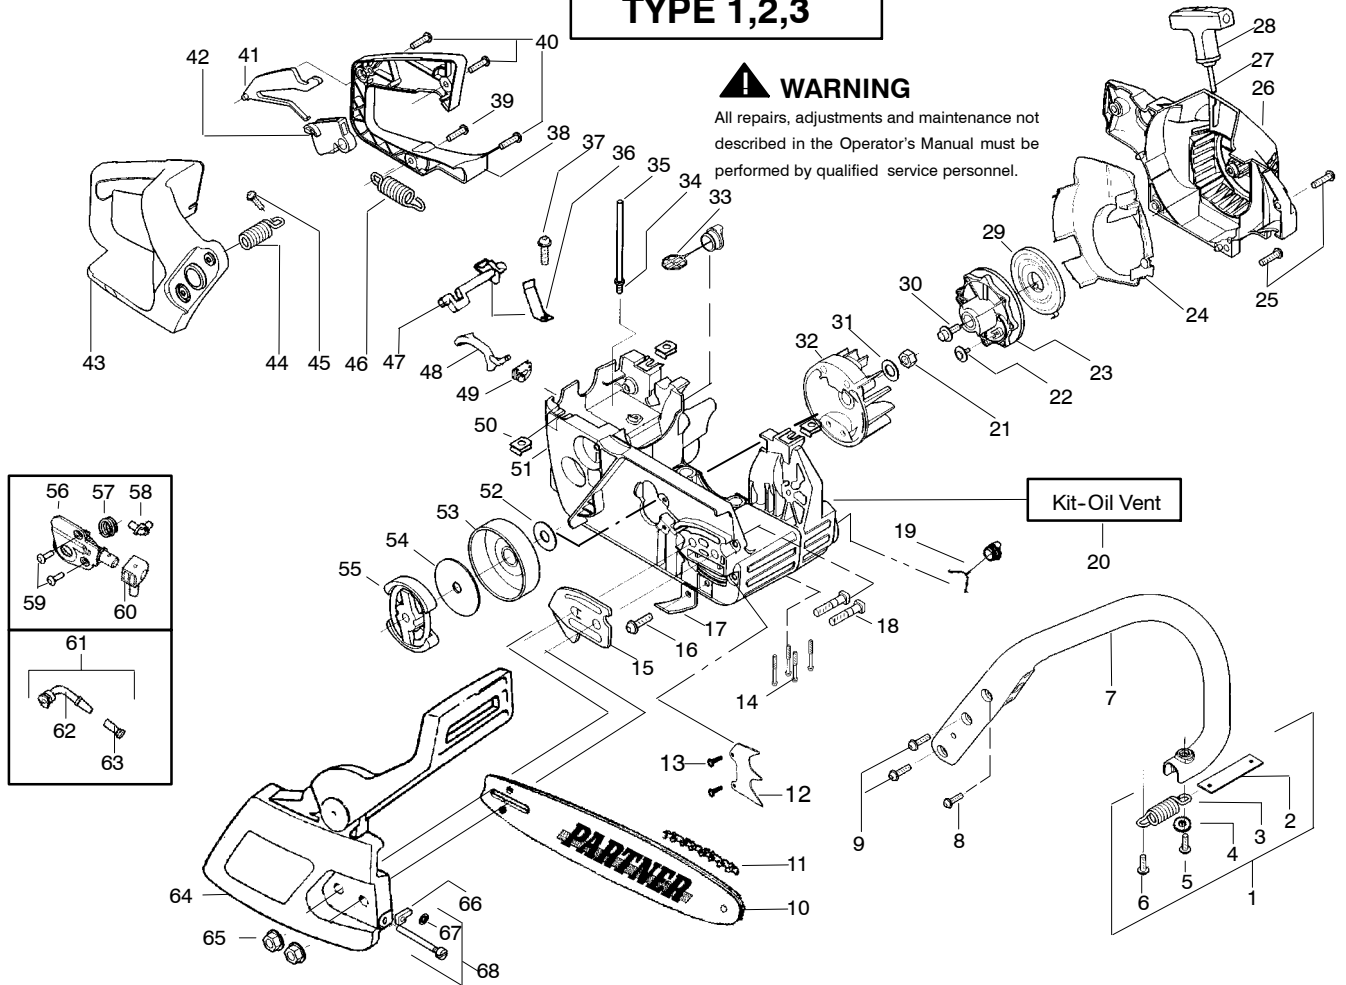

TYPE 1,2,3

Ref.	Part No.	Description	Ref.	Part No.	Description	Ref.	Part No.	Description
1.	530059667	Assy.-Isolator	28.	530056402	Handle-Starter	53.	530047061	Assy.-Clutch Drum w/bearing
2.	530047608	Limiter Strap	29.	530027531	Spring-Recoil	54.	530015611	Washer-Clutch
3.	530059668	Spring-Isolator	30.	530015920	Screw	55.	530014949	Assy. Clutch
4.	530015158	Washer	31.	530015127	Washer-Flywheel	56.	530071259	Kit - Oil Pump (incl. 57,58,60)
5.	530016018	Screw	32.	530039187	Assy-Flywheel	57.	530037820	Gear-Worm Spring
6.	530015843	Screw	33.	530047192	Assy-Fuel Cap	58.	530049477	Elbow-Oil Pickup
7.	545048001	Front Handle	34.	530023877	Fitting-fuel line	59.	530016064	Screw
8.	530015940	Screw	35.	530069216	Kit-Fuel line (large)	60.	530019206	Seal Block
9.	530015814	Screw	36.	530016149	Spring-Switch	61.	530047663	Assy-Oil Pick-up (Incl. 62,63)
10.	530044899	Bar - 16"	37.	530015775	Screw	62.	530038373	Pick-up Oiler
11.	505369856	Chain - 16"	38.	530047581	Cover-Rear Handle	63.	530056533	Filter-Oil
12.	530014381	Kit-Spike (Incl. 13)	39.	530015886	Screw	64.	---	Assy.-Chain Brake (Gold) (Black)
13.	530016439	Screw	40.	530015906	Screw	65.	530015917	Nut-Bar Mounting
14.	530016132	Screw	41.	530036098	Throttle Lockout	66.	530015826	Pin-Bar Adjust
15.	530038238	Plate-Bar Mount.	42.	530036097	Trigger-Throttle	67.	530038593	Retainer
16.	530015814	Screw	43.	545025001	Handle - Rear	68.	530069611	Kit-Bar Adjusting (incl. # 66,67)
17.	530029850	Chain Catcher	44.	530071958	Kit-Isolator (Upper)			
18.	530016133	Bolt-Bar	45.	530015875	Screw			
19.	530057236	Assy-Oil Cap	46.	530059668	Spring-Isolator			
20.	530071666	Kit-Oil Vent	47.	530057473	Lever-Switch			
21.	530016134	Nut-Flywheel	48.	530057474	Lever-Choke			
22.	530016080	Screw	49.	530049005	Grommet-Knob			
23.	530037817	Starter Pulley	50.	530015922	Nut-"U"-Type			
24.	530055723	Baffle-Air	51.	---	Assy.-Chassis fuel lines and caps) (Gold) (Black)			
25.	530015892	Screw			52.	530058733	Washer-Thrust	
26.	---	Housing-Fan (Gold) (Black)				530058730		
27.	530069232	Kit - Rope				530015907		

↖ = NEW PART NUMBER FOR THIS IPL

★ = REFER TO THE SERVICE REFERENCE INDICATED FOR MORE INFORMATION. (LOCATED AT END OF IPL)